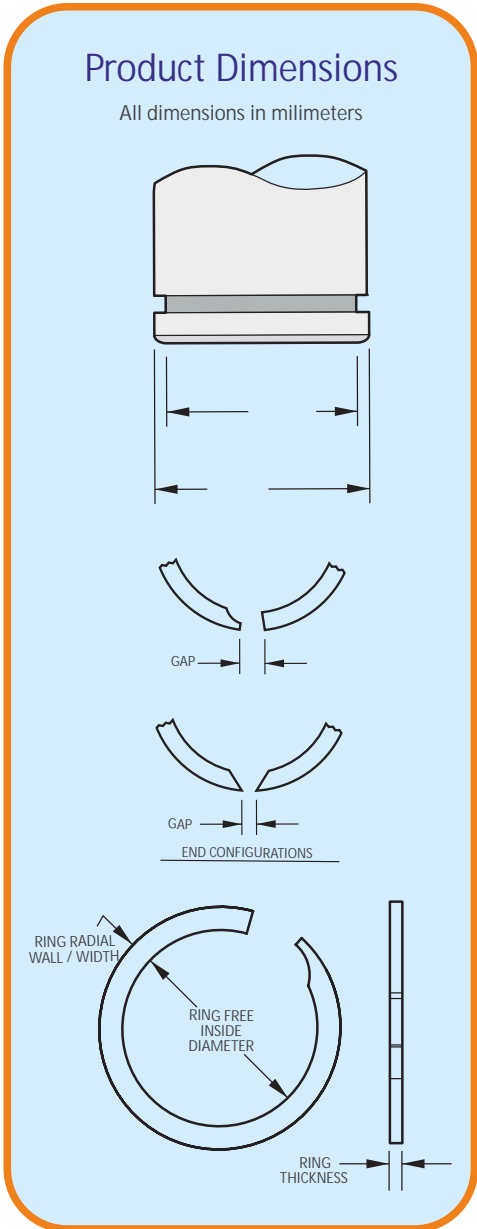

Stock items available in carbon steel, stainless steel and copper.

RETAINER RINGS - EXTERNAL DIN (RRED)

Part Number	Shaft Diameter	Inner Diameter	Width	Thickness
BM-RRED-0013	13.00	12.270	1.40	0.94
BM-RRED-0014	14.00	13.310	1.40	0.94
BM-RRED-0015	15.00	14.150	1.40	0.94
BM-RRED-0016	16.00	14.980	1.65	0.94
BM-RRED-0017	17.00	16.060	1.65	0.94
BM-RRED-0018	18.00	16.820	1.90	1.15
BM-RRED-0019	19.00	17.810	1.90	1.15
BM-RRED-0020	20.00	18.800	1.90	1.15
BM-RRED-0021	21.00	19.790	1.90	1.15
BM-RRED-0022	22.00	20.830	1.90	1.15
BM-RRED-0023	23.00	21.770	1.90	1.15
BM-RRED-0024	24.00	22.500	2.15	1.15
BM-RRED-0025	25.00	23.700	2.15	1.15
BM-RRED-0026	26.00	24.640	2.15	1.15
BM-RRED-0027	27.00	25.500	2.15	1.15
BM-RRED-0028	28.00	26.320	3.25	1.44
BM-RRED-0029	29.00	27.150	3.25	1.44
BM-RRED-0030	30.00	28.350	3.25	1.44
BM-RRED-0032	32.00	29.870	3.25	1.44
BM-RRED-0033	33.00	31.070	3.25	1.44
BM-RRED-0034	34.00	31.960	3.25	1.44
BM-RRED-0035	35.00	32.570	3.25	1.44
BM-RRED-0036	36.00	33.640	4.01	1.69
BM-RRED-0038	38.00	35.620	4.01	1.69
BM-RRED-0040	40.00	37.020	4.01	1.69
BM-RRED-0042	42.00	39.080	4.01	1.69
BM-RRED-0045	45.00	42.050	4.01	1.69
BM-RRED-0046	46.00	43.100	4.01	1.69
BM-RRED-0047	47.00	44.030	4.01	1.69
BM-RRED-0048	48.00	44.890	4.01	1.69
BM-RRED-0050	50.00	46.500	5.08	1.93
BM-RRED-0052	52.00	48.480	5.08	1.93
BM-RRED-0054	54.00	50.460	5.08	1.93